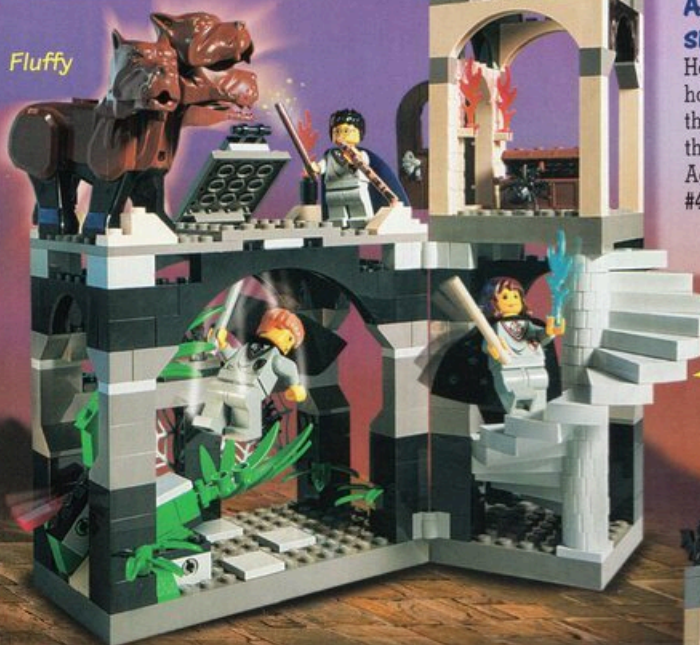

Hagrid™
Hagrid is the Grounds Keeper at Hogwarts™. Though he looks fierce, he is actually a very gentle man and a good friend to Harry.

Professor Snape™
Professor Severus Snape teaches Potions and is the head of Slytherin House. He does his best to make life difficult for Harry.

Fluffy

A. Can Harry sneak past Fluffy?

Harry, Ron, and Hermione have to be very quiet, or they'll wake up Fluffy the three-headed dog!
Ages 7-12. 238 pieces.
#4706 Forbidden Corridor
\$29.99

Spiral staircase spins in both directions.

ALL NEW!

Harry Potter

AGES 6-12

Spin the flag to reveal Gryffindor™ or Slytherin™!

Look for secret hiding spots throughout the great hall.

Back View

Pull lever to reveal secret chest.

D. Welcome to Hogwarts School of Witchcraft and Wizardry!

A. There's action and danger on Pirate Island!

Many hours of adventure and discovery await you on the Enchanted Island. Tucked behind a tropical lagoon, you'll find thatched huts, a mysterious cove, the king's balcony and a royal treasure chest. Two pirates in a rowboat, five islanders, a red canoe and a hungry crocodile add to the fun!